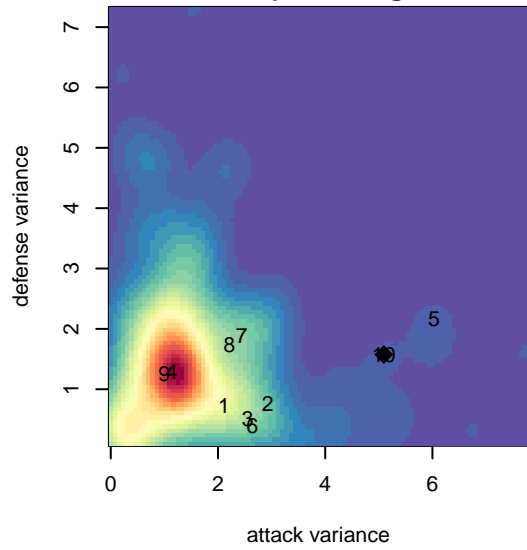

# WA East G02

Washington East SC  
 Spokane, WA  
 G02 total strength=1635  
 attack=29.98 defense=10.88  
 fall league = PSPL WNPL U16  
 notes= Robles 2015-6

alt names used:  
 Washington East SC G'02  
 Washington East SC G02

Venues played:  
 2017 Showcase of Champions U15/16  
 2017 US Club Regionals G02  
 2017 PSPL WNPL U16

**WA East G02**  
 Dots are actual minus expected GF (blue circles) and GA (red triangles).  
 Blue line is smoothed change in attack strength. Red is smoothed change in defense strength.

**attack and defense variance (black dot)  
relative to other teams  
and top 10 in region**

**attack and defense rating  
relative to others at age  
and all opponents in last 13 months**

**Performance relative to 13 month average**