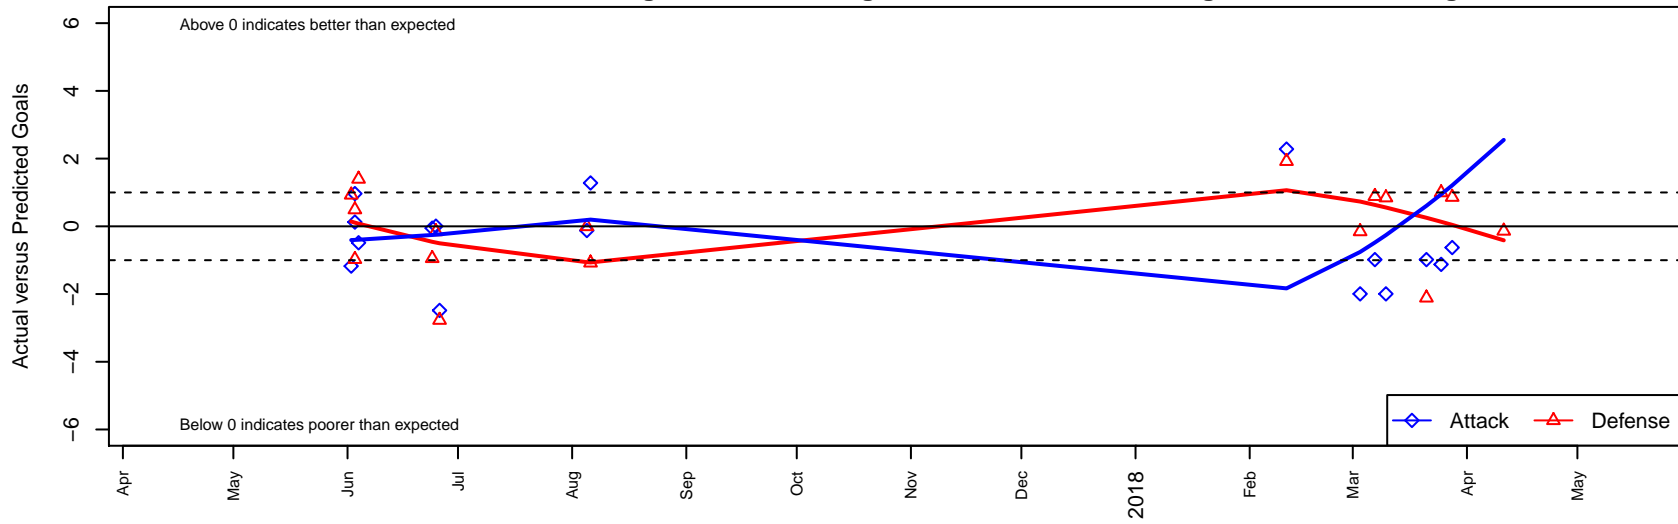

# WA East G02

Washington East SC  
 Spokane, WA  
 G02 total strength=1635  
 attack=29.98 defense=10.88  
 fall league = PSPL WNPL U16  
 notes= Robles 2015-6

alt names used:  
 Washington East SC G'02  
 Washington East SC G02

Venues played:  
 2017 Showcase of Champions U15/16  
 2017 US Club Regionals G02  
 2017 PSPL WNPL U16

**WA East G02**  
 Dots are actual minus expected GF (blue circles) and GA (red triangles).  
 Blue line is smoothed change in attack strength. Red is smoothed change in defense strength.

**attack and defense variance (black dot)  
relative to other teams  
and top 10 in region**

**attack and defense rating  
relative to others at age  
and all opponents in last 13 months**

**Performance relative to 13 month average**