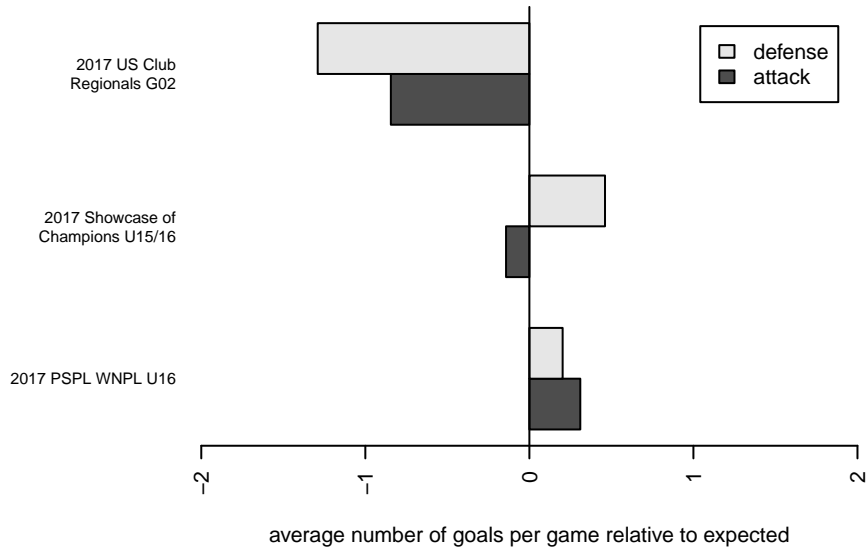

# WA East G02

Washington East SC  
 Spokane, WA  
 G02 total strength=1635  
 attack=29.98 defense=10.88  
 fall league = PSPL WNPL U16  
 notes= Robles 2015-6

alt names used:  
 Washington East SC G'02  
 Washington East SC G02

Venues played:  
 2017 Showcase of Champions U15/16  
 2017 US Club Regionals G02  
 2017 PSPL WNPL U16

**WA East G02**  
 Dots are actual minus expected GF (blue circles) and GA (red triangles).  
 Blue line is smoothed change in attack strength. Red is smoothed change in defense strength.

**attack and defense variance (black dot)  
relative to other teams  
and top 10 in region**

**attack and defense rating  
relative to others at age  
and all opponents in last 13 months**

**Performance relative to 13 month average**