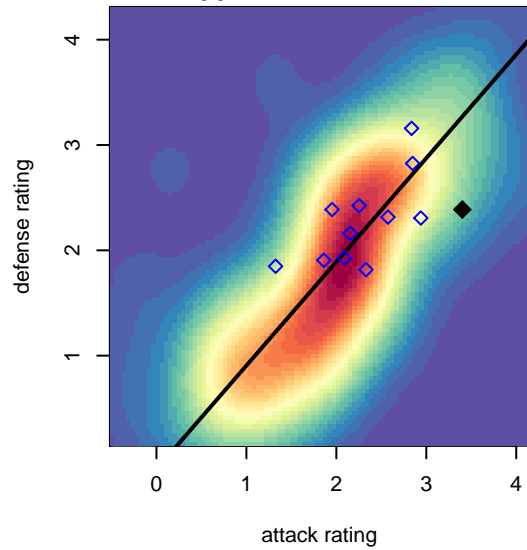

# WA East G02

Washington East SC  
 Spokane, WA  
 G02 total strength=1635  
 attack=29.98 defense=10.88  
 fall league = PSPL WNPL U16  
 notes= Robles 2015-6

alt names used:  
 Washington East SC G'02  
 Washington East SC G02

Venues played:  
 2017 Showcase of Champions U15/16  
 2017 US Club Regionals G02  
 2017 PSPL WNPL U16

**WA East G02**  
 Dots are actual minus expected GF (blue circles) and GA (red triangles).  
 Blue line is smoothed change in attack strength. Red is smoothed change in defense strength.

**attack and defense variance (black dot)  
relative to other teams  
and top 10 in region**

**attack and defense rating  
relative to others at age  
and all opponents in last 13 months**

**Performance relative to 13 month average**