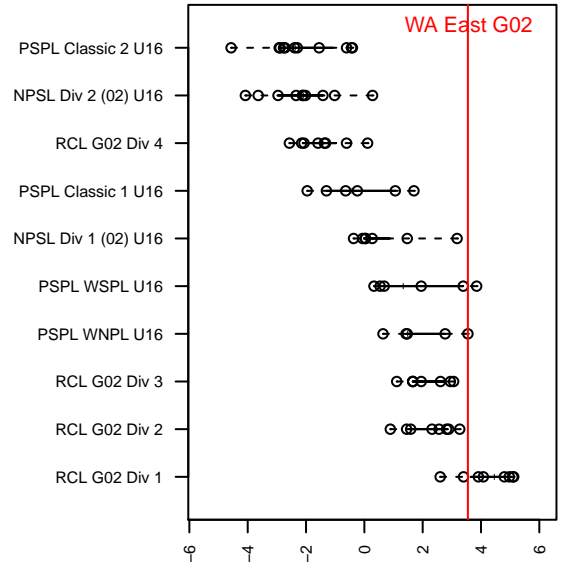

# WA East G02

Washington East SC  
 Spokane, WA  
 G02 total strength=1635  
 attack=29.98 defense=10.88  
 fall league = PSPL WNPL U16  
 notes= Robles 2015-6

alt names used:  
 Washington East SC G'02  
 Washington East SC G02

Venues played:  
 2017 Showcase of Champions U15/16  
 2017 US Club Regionals G02  
 2017 PSPL WNPL U16

**WA East G02**  
 Dots are actual minus expected GF (blue circles) and GA (red triangles).  
 Blue line is smoothed change in attack strength. Red is smoothed change in defense strength.

**attack and defense variance (black dot)  
relative to other teams  
and top 10 in region**

**attack and defense rating  
relative to others at age  
and all opponents in last 13 months**

**Performance relative to 13 month average**