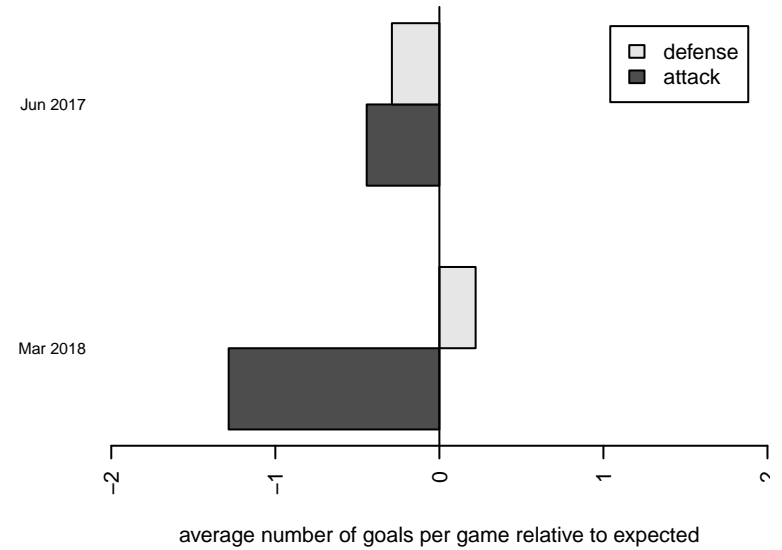

Performance relative to 13 month average